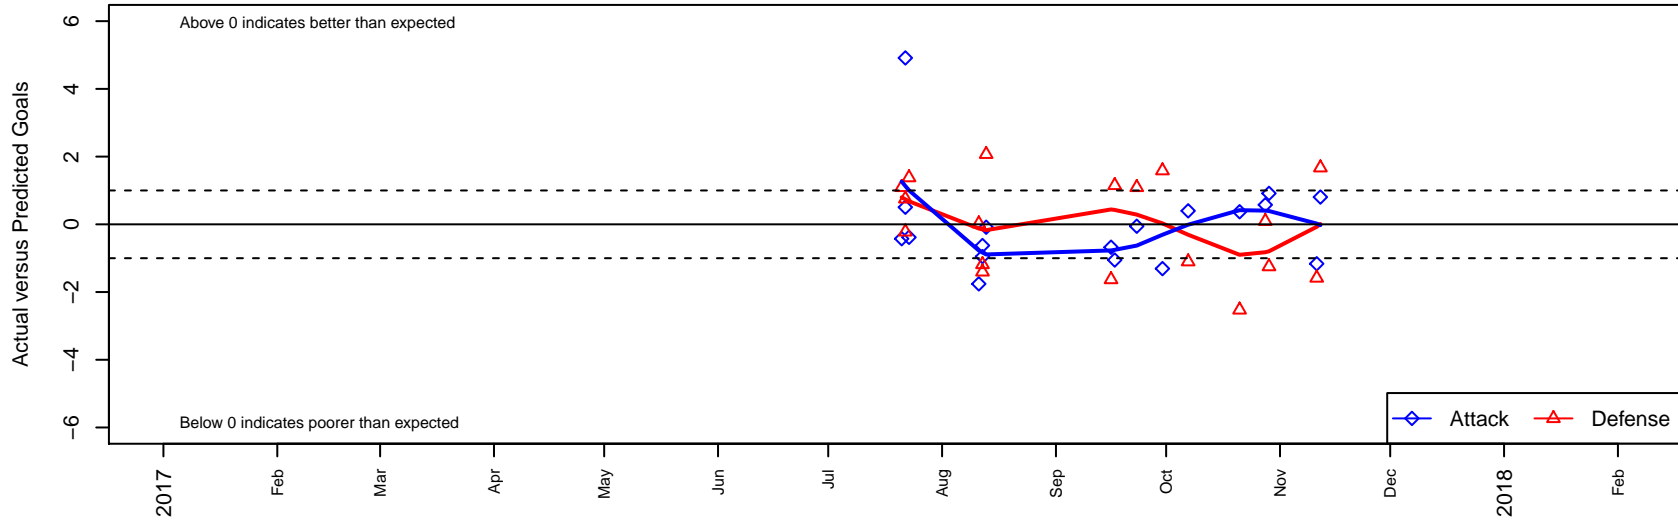

ASE Royal G04

Academy of Soccer Excellence
 Pasco, WA
 G04 total strength=982
 attack=3.1 defense=1.14
 fall league = PSPL Classic 1 – East U14
 notes= Nunez 2015

alt names used:
 ACADEMY OF SOCCER EXCELLENCE G04–
 ASE G04 Royal–Santos
 ASE G04 Santos

Venues played:
 2017 Sounders FC Cup GU14 Silver
 2017 Les Schwab NW Cup U14
 2017 PSPL Classic 1 – East U14

ASE Royal G04
 Dots are actual minus expected GF (blue circles) and GA (red triangles).
 Blue line is smoothed change in attack strength. Red is smoothed change in defense strength.

**attack and defense variance (black dot)
relative to other teams
and top 10 in region**

**attack and defense rating
relative to others at age
and all opponents in last 13 months**

Performance relative to 13 month average