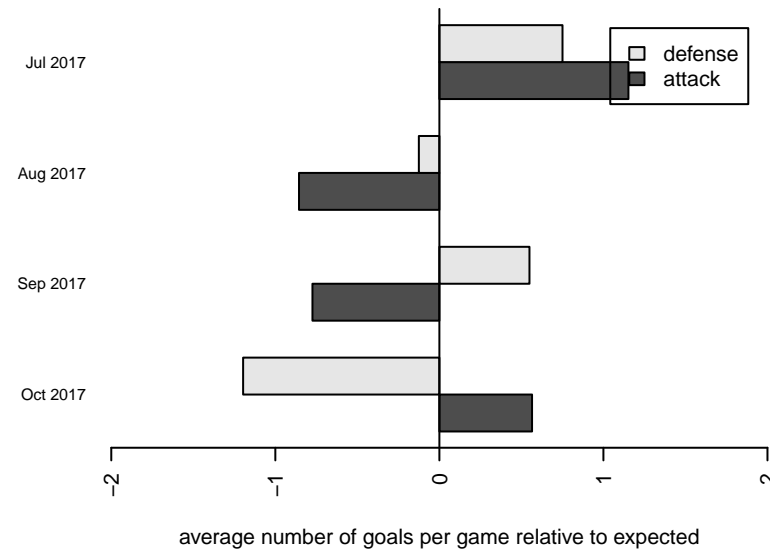

Performance relative to 13 month average