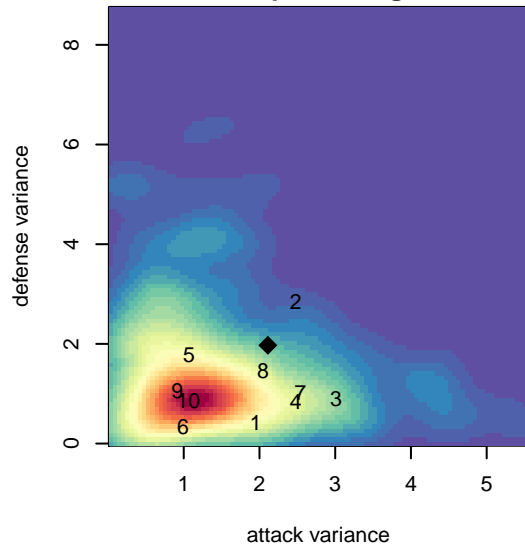

ASE Royal G04

Academy of Soccer Excellence
 Pasco, WA
 G04 total strength=982
 attack=3.1 defense=1.14
 fall league = PSPL Classic 1 – East U14
 notes= Nunez 2015

alt names used:
 ACADEMY OF SOCCER EXCELLENCE G04–
 ASE G04 Royal–Santos
 ASE G04 Santos

Venues played:
 2017 Sounders FC Cup GU14 Silver
 2017 Les Schwab NW Cup U14
 2017 PSPL Classic 1 – East U14

ASE Royal G04
 Dots are actual minus expected GF (blue circles) and GA (red triangles).
 Blue line is smoothed change in attack strength. Red is smoothed change in defense strength.

**attack and defense variance (black dot)
relative to other teams
and top 10 in region**

**attack and defense rating
relative to others at age
and all opponents in last 13 months**

Performance relative to 13 month average