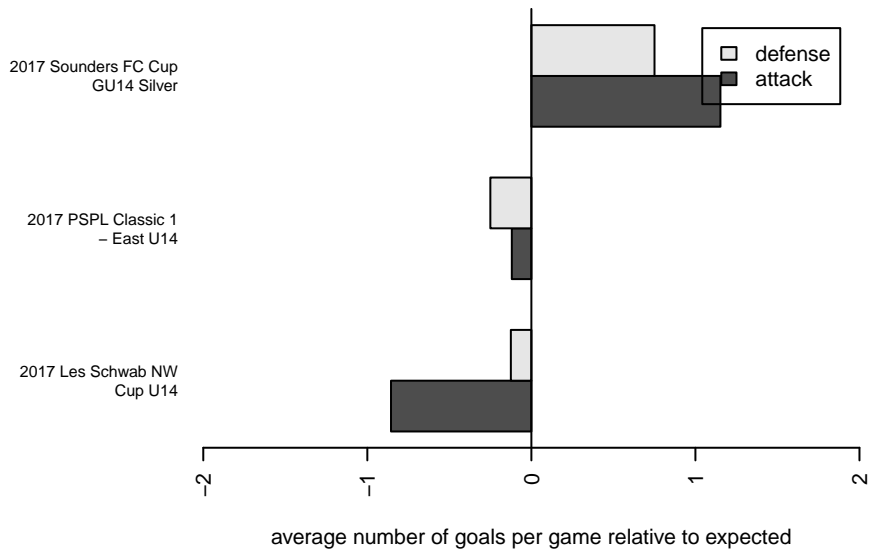

Venues played:
 2017 Sounders FC Cup GU14 Silver
 2017 Les Schwab NW Cup U14
 2017 PSPL Classic 1 – East U14

ASE Royal G04
 Dots are actual minus expected GF (blue circles) and GA (red triangles).
 Blue line is smoothed change in attack strength. Red is smoothed change in defense strength.

**attack and defense variance (black dot)
relative to other teams
and top 10 in region**

**attack and defense rating
relative to others at age
and all opponents in last 13 months**

Performance relative to 13 month average