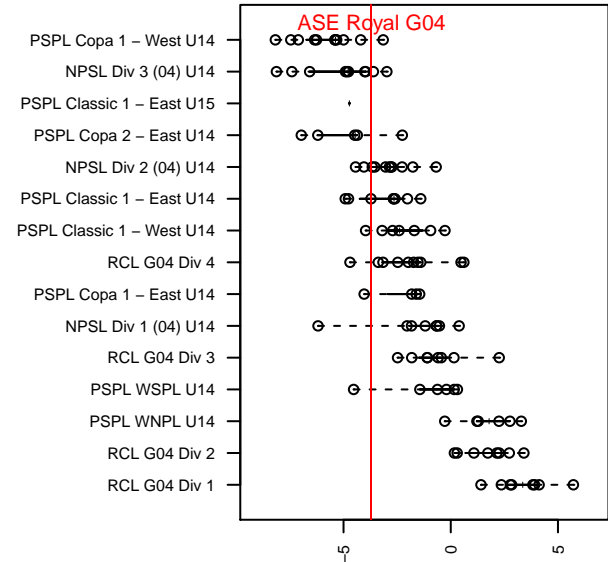

Venues played:
 2017 Sounders FC Cup GU14 Silver
 2017 Les Schwab NW Cup U14
 2017 PSPL Classic 1 – East U14

ASE Royal G04
 Dots are actual minus expected GF (blue circles) and GA (red triangles).
 Blue line is smoothed change in attack strength. Red is smoothed change in defense strength.

**attack and defense variance (black dot)
relative to other teams
and top 10 in region**

**attack and defense rating
relative to others at age
and all opponents in last 13 months**

Performance relative to 13 month average