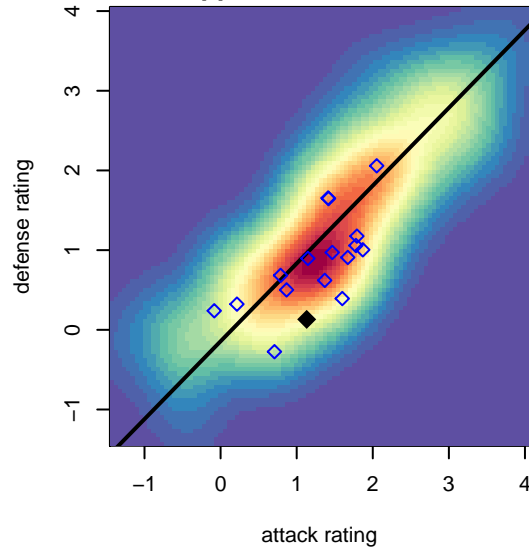

Venues played:
 2017 Sounders FC Cup GU14 Silver
 2017 Les Schwab NW Cup U14
 2017 PSPL Classic 1 – East U14

ASE Royal G04
 Dots are actual minus expected GF (blue circles) and GA (red triangles).
 Blue line is smoothed change in attack strength. Red is smoothed change in defense strength.

**attack and defense variance (black dot)
relative to other teams
and top 10 in region**

**attack and defense rating
relative to others at age
and all opponents in last 13 months**

Performance relative to 13 month average